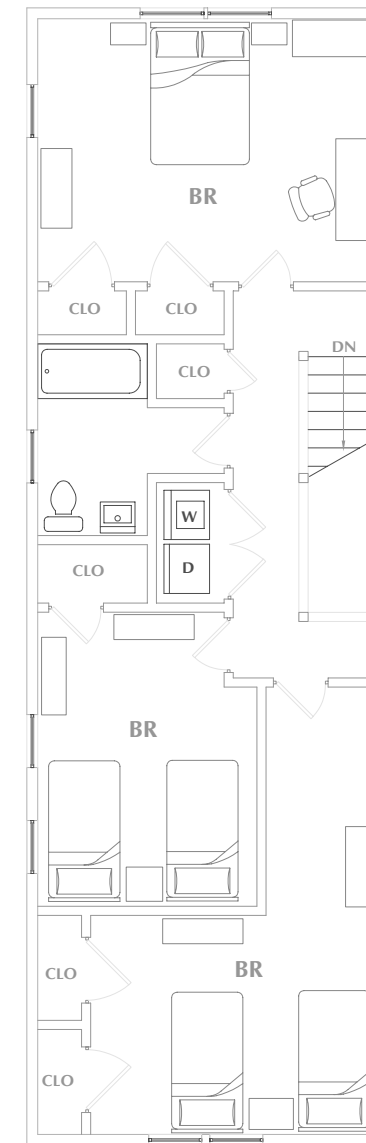

Fourth Ward Housing Prototypes

Houston, Texas

Stull and Lee, Inc.
Architects and Planners

W. O. Neuhaus Associates
Associate Architects

Proposed Front Elevation

Proposed 1st Floor Plan

Proposed 2nd Floor Plan

**New Construction
Prototype C**